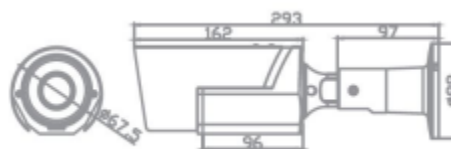

# BUZZARDEYE

- ❖ 960P HD IP CAMERA
- ❖ Support H.264 video compression
- ❖ IR cut filter with auto switch for day/night function
- ❖ Support ONVIF2.4, compatible with other manufacturers products
- ❖ IR Distance 40M
- ❖ Adopting 42PCs  $\phi$ 5mm IR Leds
- ❖ Focus lens: 2.8-12mm lens;
- ❖ Dual glass, no IR diffusion and fog
- ❖ IP66, outdoor installation

Model	BEV-X729-O13IP-40
Image Sensor	1/3" CMOS 1.3 MEGAPIXEL
Effective Pixels	1280(H) x 960(V)
Video Frame Rate	PAL: 25fps/1080P; NTSC: 30fps/1080P
Electronic Shutter	Auto: PAL 1/50-1/100,000 Sec; NTSC 1/60-1/100,000 Sec
Synchronization	Internal
Minimum Illumination	0.001Lux/F1.2(AGC ON), 0Lux IR on
IR distance	30m, Smart IR
IR leds	42PCs*F5
Day/Night	Auto (ICR) / Color / B/W
Noise Reduction	2-DNR,3D-DNR
Alarm	Motion Detection
Protocol	Support RTSP/FTP/PPPOE/DHCP/DDNS/NTP/UPNP
Day/Night	ICR
Lens	2.8-12mm
Ingress Protection	IP 66
Power Consumption	Max 4W
Operating Temperature	-30°C ~ +60°C / Less Than 95% RH